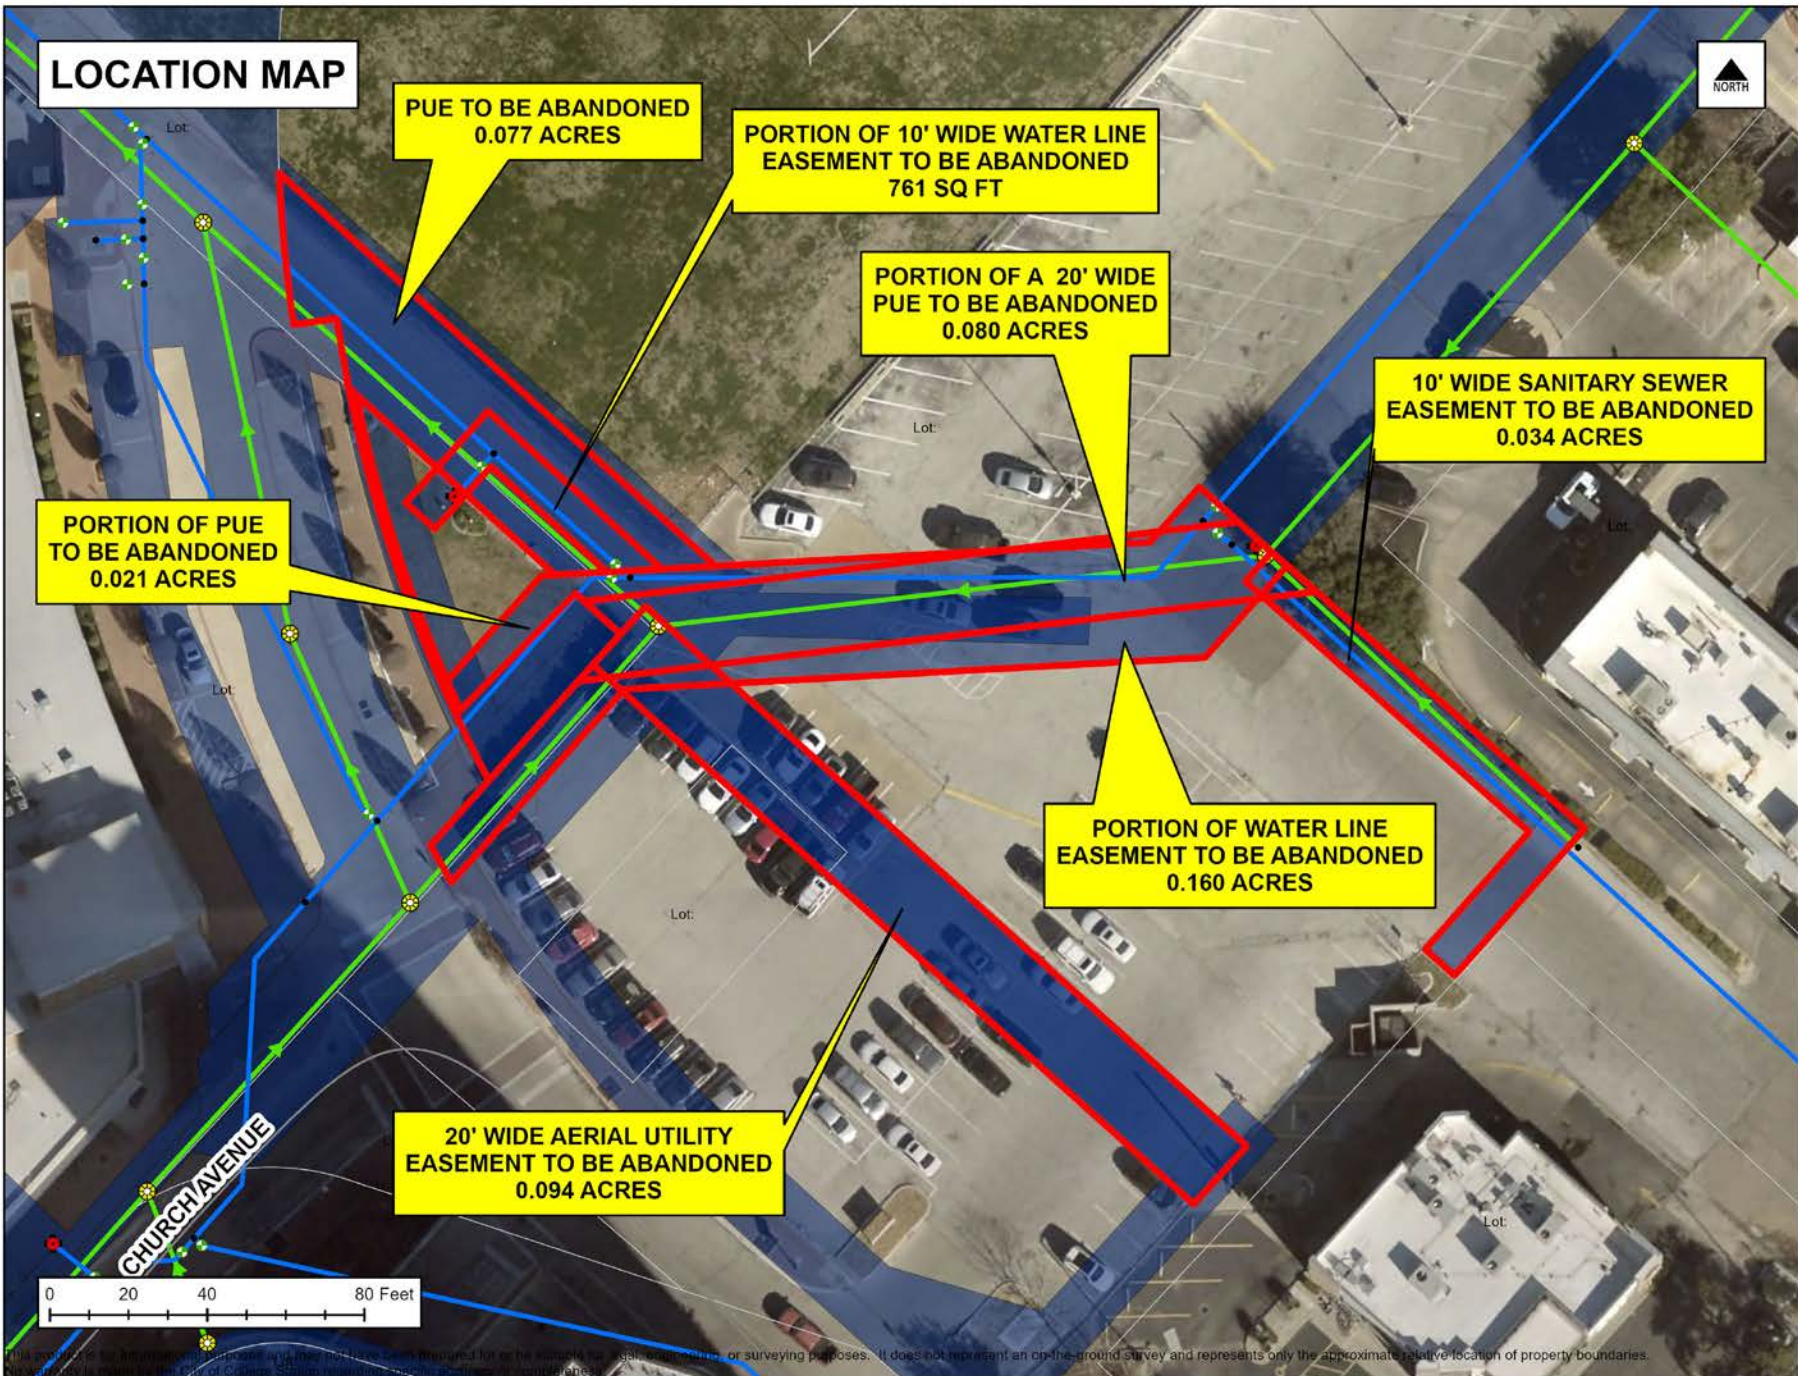

725 University Dr Public Utility Easement Abandonment

CITY OF COLLEGE STATION
Home of Texas A&M University®

LOCATION MAP

This map is for informational purposes and may not have been prepared for or be suitable for legal, engineering, or surveying purposes. It does not represent an on-the-ground survey and represents only the approximate relative location of property boundaries. No warranty is made by the City of College Station regarding the accuracy or completeness of this information.