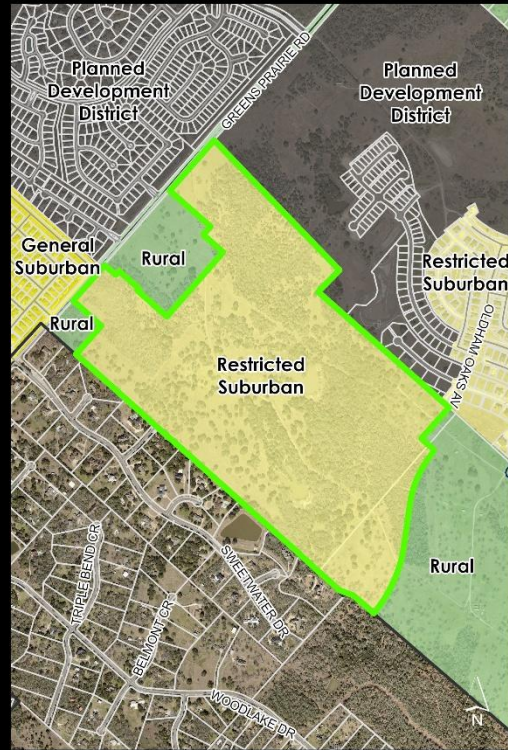

Item # 9.1

Windham Tract Rezoning

City of College Station

City of College Station City Limit

WINDHAM TRACT

Case:
REZ2026-00003

REZONING

EXISTING Zoning

PROPOSED Zoning

EXISTING Future Land Use