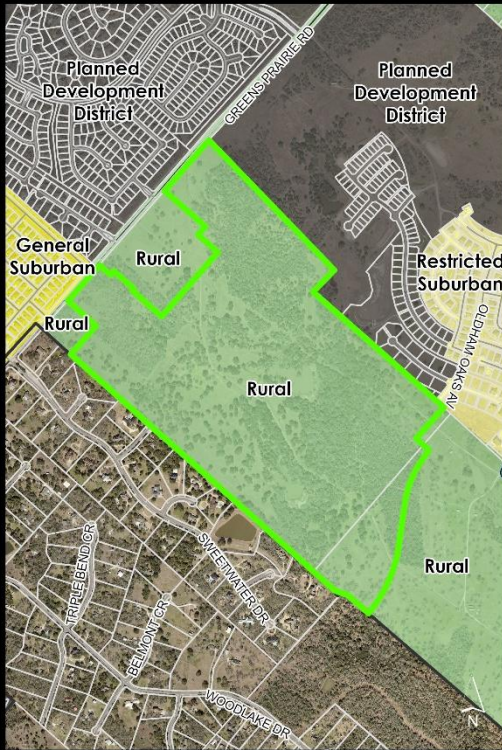

Item # 9.1

Windham Tract Rezoning

City of College Station

City of College Station City Limit

WINDHAM TRACT

Case:
REZ2026-00003

REZONING

EXISTING Zoning

PROPOSED Zoning

EXISTING Future Land Use